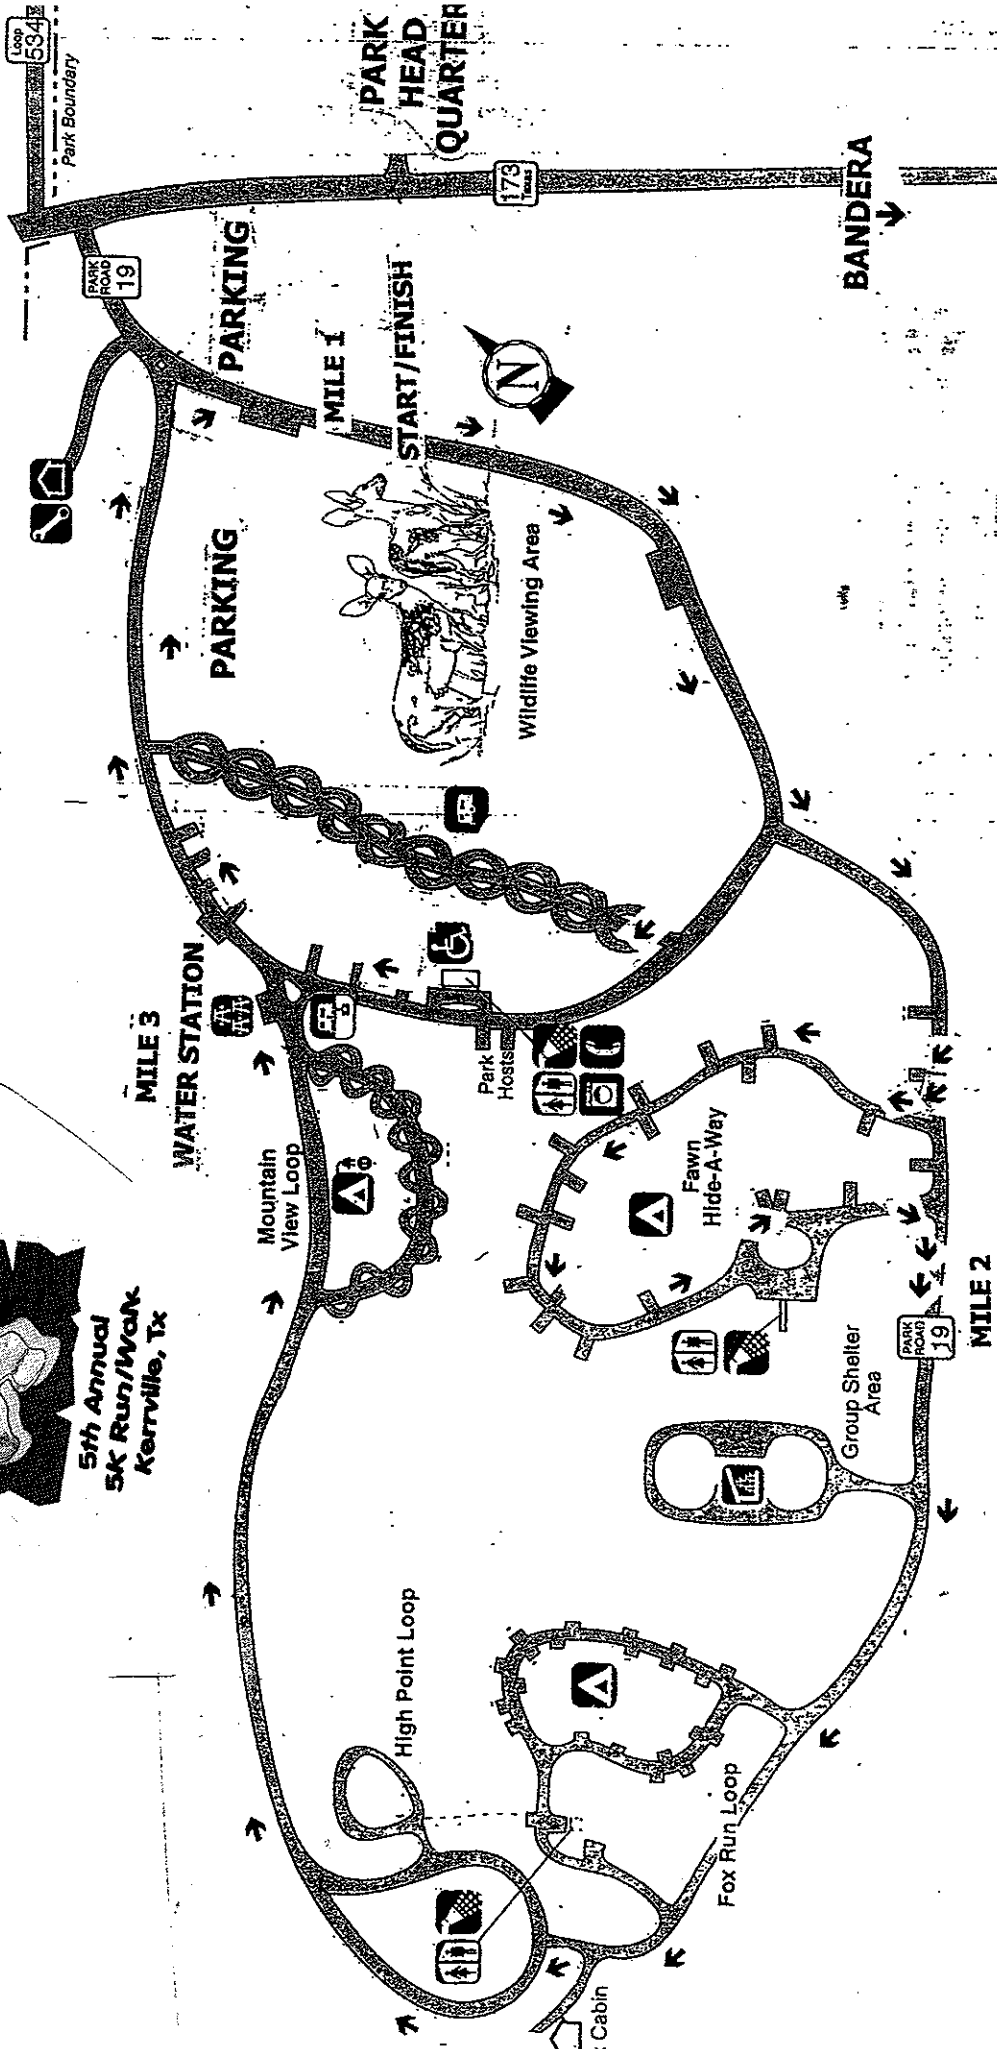

TYLER BEHRENS

5th Annual
5K Run/Walk
Kerrville, Tx

KERRVILLE

19
PARK ROAD
534
Park Boundary

Route Instructions:

Beginning at the Start/Finish line, proceed once around the small loop (1 mile). and when you get to the next intersection, look for the signage and staff person directing you to the LEFT up the hill. Take the next RIGHT into the camping loop (Fawn Hide-A-Way) and then continue RIGHT onto the main loop around the remainder of the route. The race will end at the Start/Finish line.

WATER STATION

MILE 2

BANDERA

PARK HEAD QUARTER

START/FINISH

PARKING

PARKING

WATER STATION

MILE 3

Mountain View Loop

High Point Loop

Fox Run Loop

Fawn Hide-A-Way

Group Shelter Area

Wildlife Viewing Area

Park Hostess